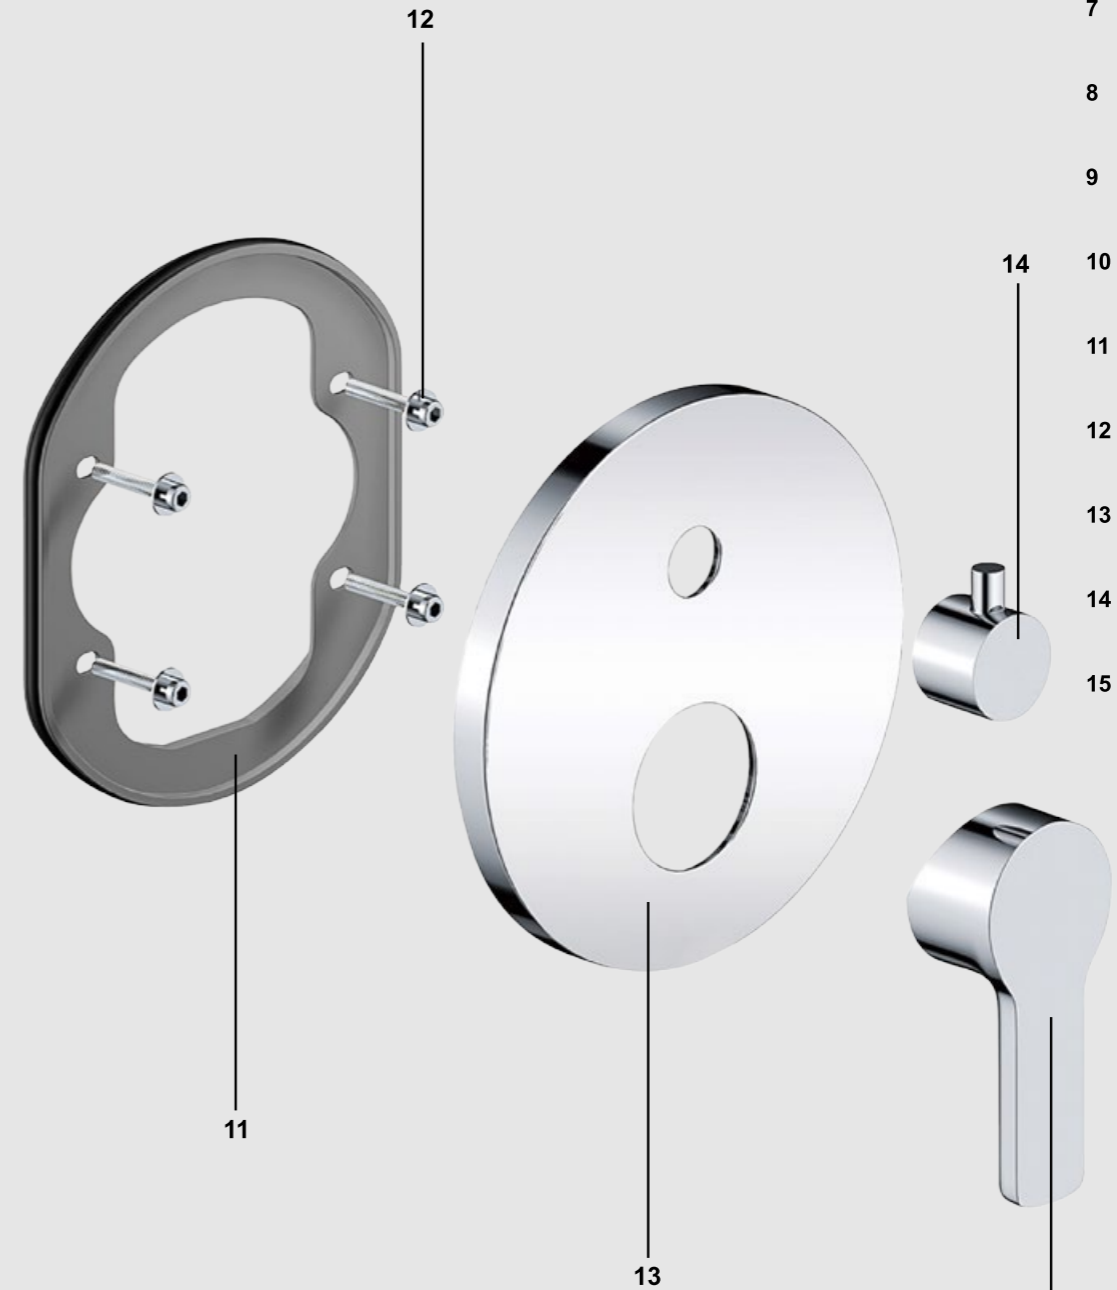

# BATHROOM SHOWER SET

# TECHNOLOGY

- 1 热水管接口  
To connect hot water
- 2 底部固定孔  
Fixed hole at bottom
- 3 上出水管接口  
Upper water pipe connection
- 4 面板固定螺丝孔  
Fixed hole at bottom
- 5 定位调节模块  
Positioning control module
- 6 冷热开关安全阀  
Cold and hot switch safety valve
- 7 预埋合体  
Pre buried box
- 8 控制阀体  
APPLICATION valve body
- 9 分水转换阀  
Water diversion valve body
- 10 热冷混合阀体  
Cold and hot mixing valve body
- 11 面板固定支架  
Panel fixing support
- 12 面板固定螺丝  
Panel fixing screw
- 13 面板  
Panel
- 14 分水手轮  
Water wheel
- 15 把手  
hand