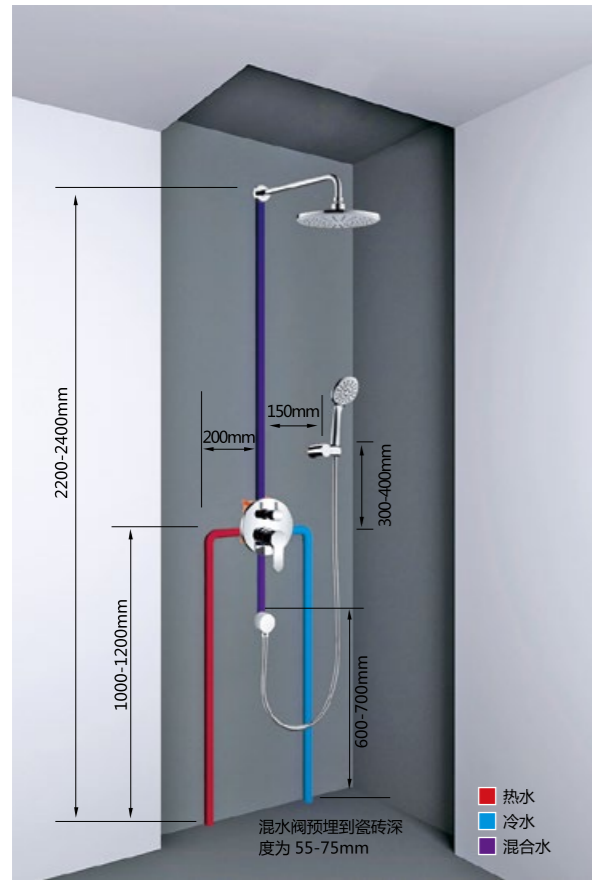

Two Function Concealed Shower Set | 两功能暗装淋浴花洒系列

4102C-6
两功能暗装淋浴龙头
Two function concealed shower mixer