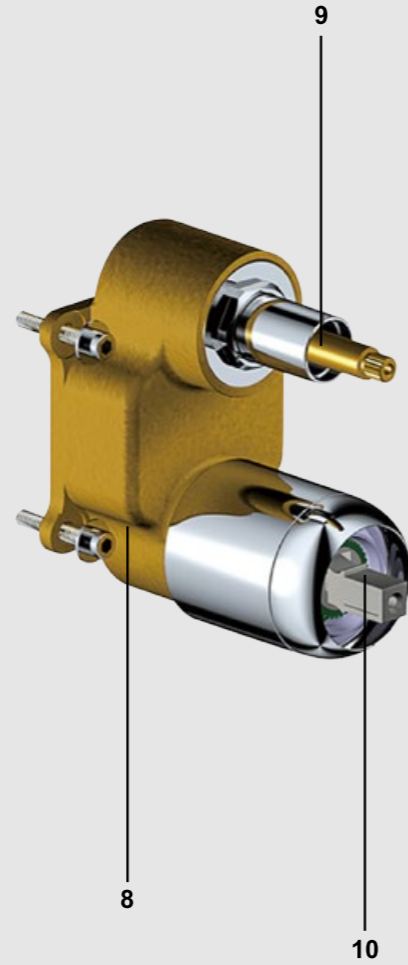

# TECHNOLOGY

- 1 热水管接口  
To connect hot water
- 2 底部固定孔  
Fixed hole at bottom
- 3 上出水管接口  
Upper water pipe connection
- 4 面板固定螺丝孔  
Fixed hole at bottom
- 5 定位调节模块  
Positioning control module
- 6 冷热开关安全阀  
Cold and hot switch safety valve
- 7 预埋合体  
Pre buried box
- 8 控制阀体  
APPLICATION valve body
- 9 分水转换阀  
Water diversion valve body
- 10 热冷混合阀体  
Cold and hot mixing valve body
- 11 面板固定支架  
Panel fixing support
- 12 面板固定螺丝  
Panel fixing screw
- 13 面板  
Panel
- 14 分水手轮  
Water wheel
- 15 把手  
hand