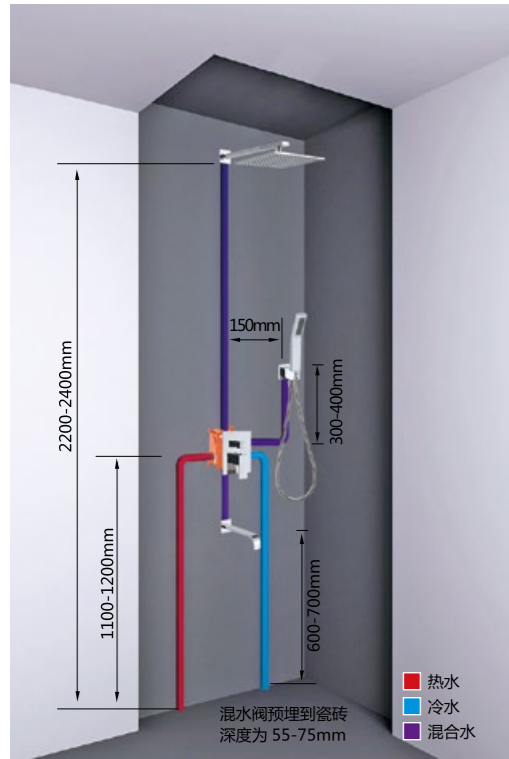

Three Function Concealed Shower Set | 三功能暗装淋浴花洒系列

4103C-1
三功能暗装淋浴龙头
Three function Concealed shower mixer