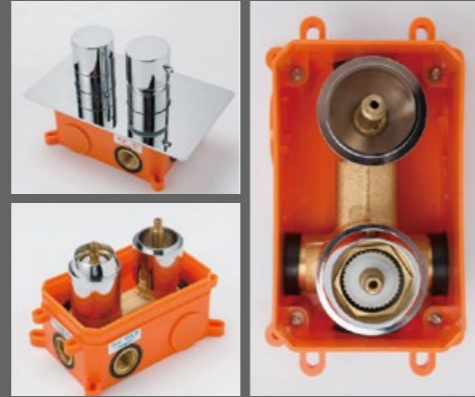

Extreme reduction Called as artwork, each part shows elegant living taste and shows unique design.

堪称艺术品，每一件都折射出高雅生活的品位，显示出设计的匠心独运。