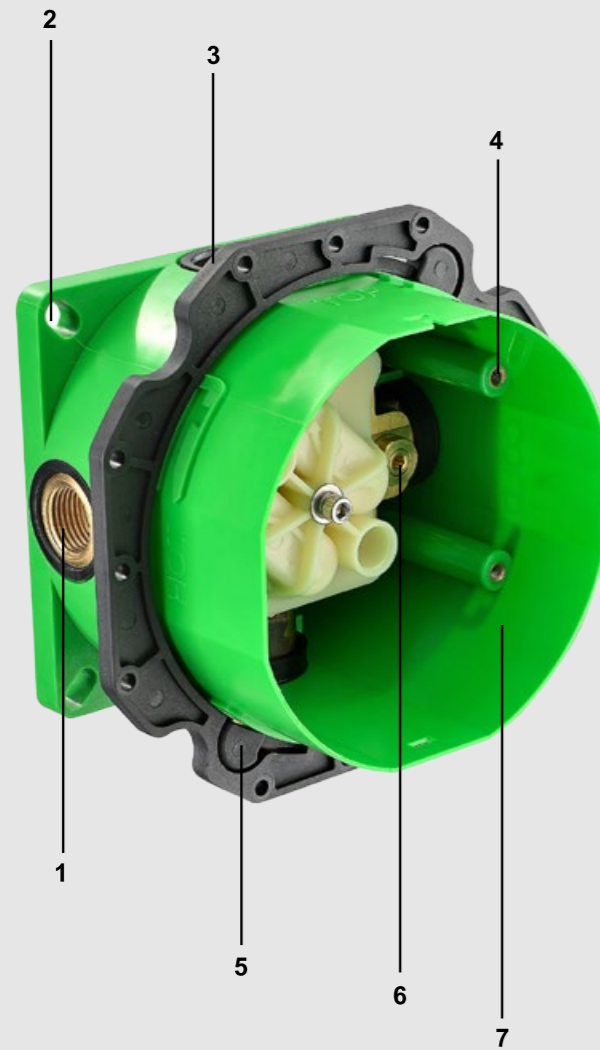

# TECHNOLOGY

- 1 热水管接口  
To connect hot water
- 2 底部固定孔  
Fixed hole at bottom
- 3 上出水管接口  
Upper water pipe connection
- 4 面板固定螺丝孔  
Fixed hole at bottom
- 5 定位调节模块  
Positioning control module
- 6 冷热开关安全阀  
Cold and hot switch safety valve
- 7 预埋合体  
Pre buried box
- 8 控制阀体  
APPLICATION valve body
- 9 分水转换阀  
Water diversion valve body
- 10 热冷混合阀体  
Cold and hot mixing valve body
- 11 面板固定支架  
Panel fixing support
- 12 面板固定螺丝  
Panel fixing screw
- 13 面板  
Panel
- 14 分水手轮  
Water wheel
- 15 把手  
hand