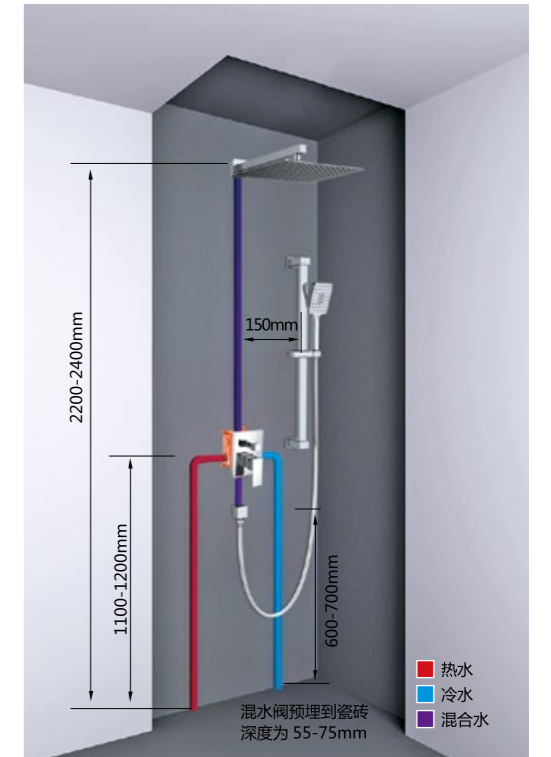

**4106D-1**  
两功能暗装淋浴龙头  
Two function concealed shower mixer

Concealed Shower Mixer Series | 暗装淋浴花洒系列

**4101C-3**  
两功能暗装淋浴龙头  
Two function concealed shower mixer

**4101A-7**  
两功能暗装淋浴龙头  
Two function concealed shower mixer