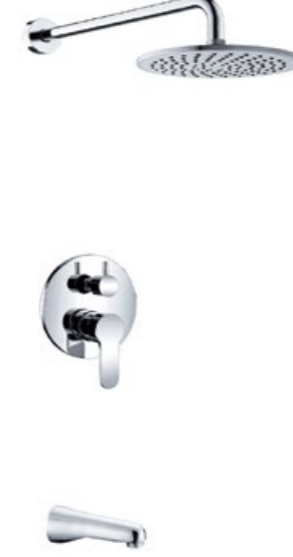

4102A-1
两功能暗装淋浴龙头
Two function concealed shower mixer