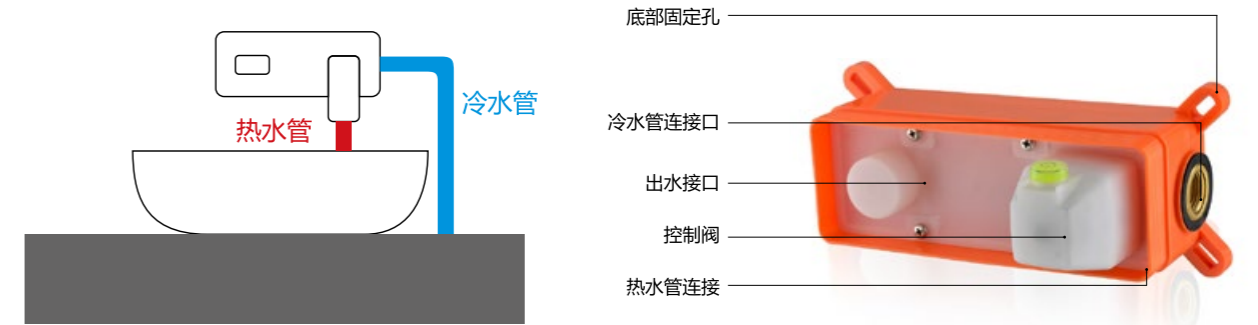

4102C-8
两功能暗装淋浴龙头
Two function concealed shower mixer

4102C-9
两功能暗装淋浴龙头
Two function concealed shower mixer

We Deeply

We deeply understand that our insisting in pursuing the perfectness of design Details is the only way to satisfy our costumers. 我们亦深深的认识到，只有对细节的完美追求，才能真正的令您满意。