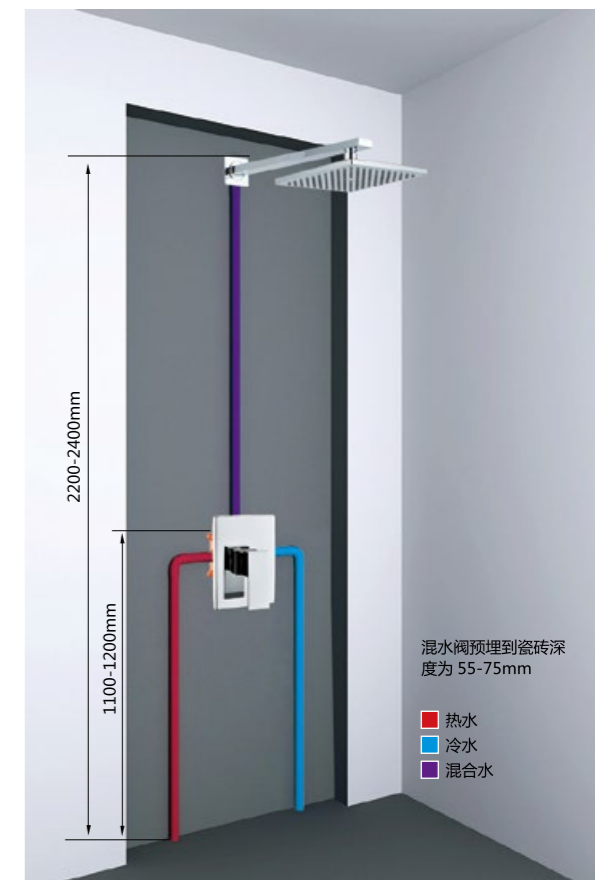

The Living Taste

you are pursuing is our standard and requirement of quality
你对生活品位的追求,是我们对质量细节的标准