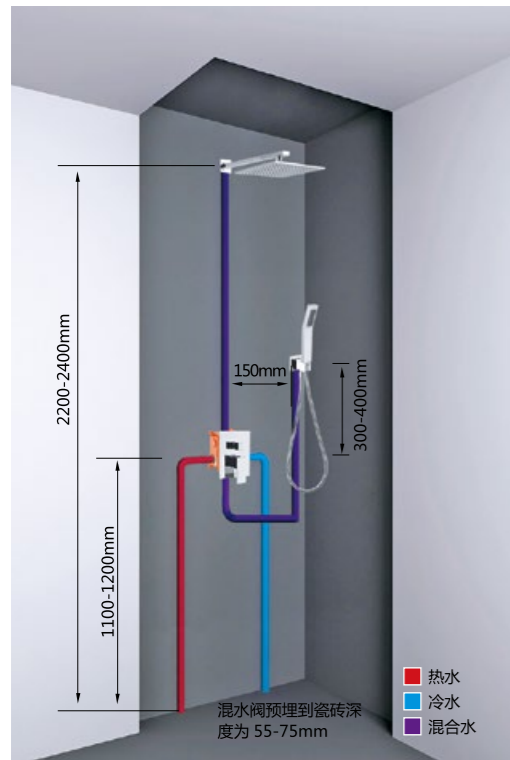

Two Function Concealed Shower Set | 两功能暗装淋浴花洒系列

4102C-12
两功能暗装淋浴龙头
Two function concealed shower mixer